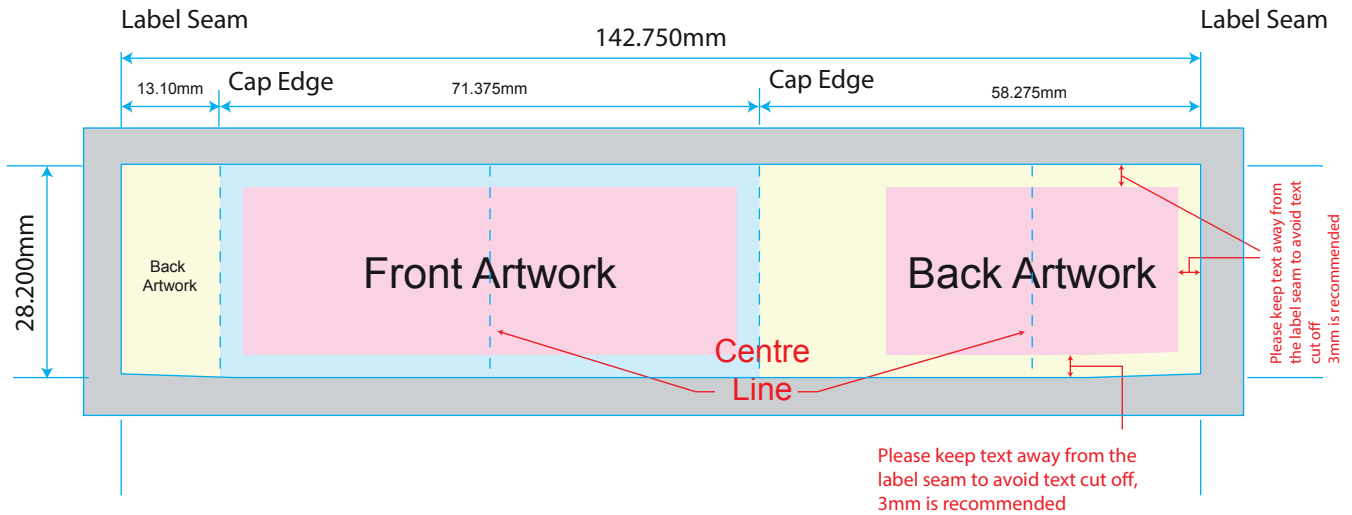

In-Mold Label Artwork Template Tall Oval Deodorant Stick

Caution: continuous hardline graphics running from barrel through cap can be misaligned due to manufacturing tolerances.

Cap Label

Barrel Label